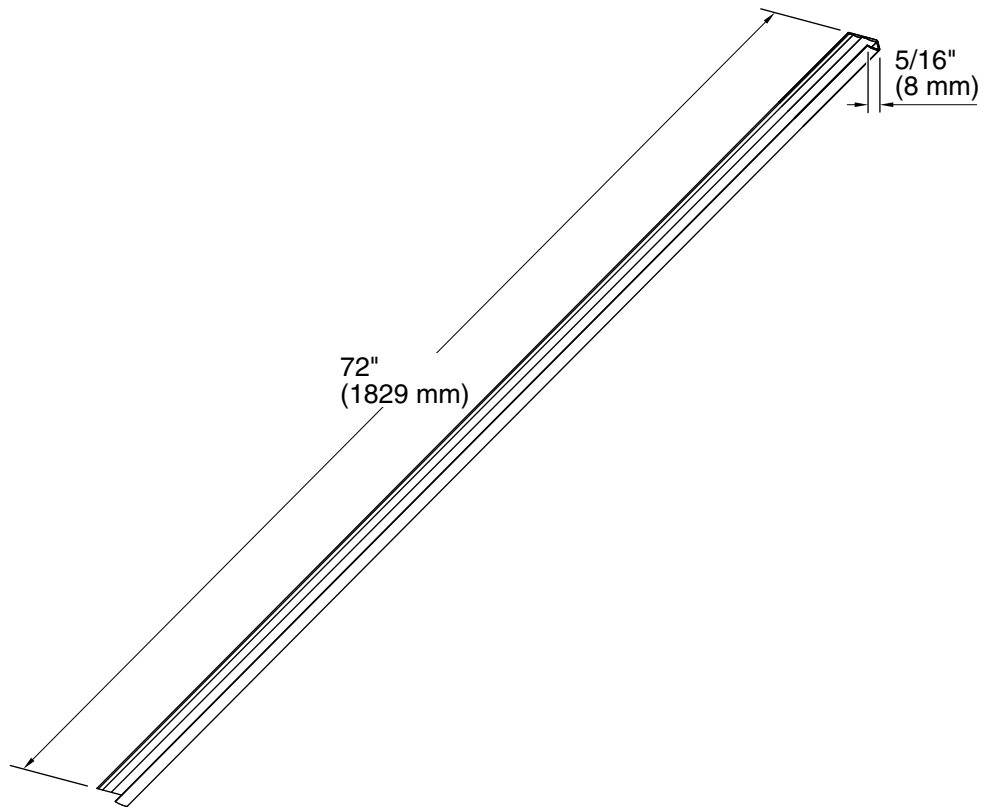

Features

- For use with KOHLER Choreograph wall panels
- Package contains two 72" lengths
- Field trimmable height

Material

- Aluminum

Codes/Standards

None Applicable

KOHLER® Choreograph Shower Walls and Accessories Limited Warranty

Technical Information

All product dimensions are nominal.

Material: Anodized Aluminum, Aluminum

Notes

Install this product according to the installation guide.